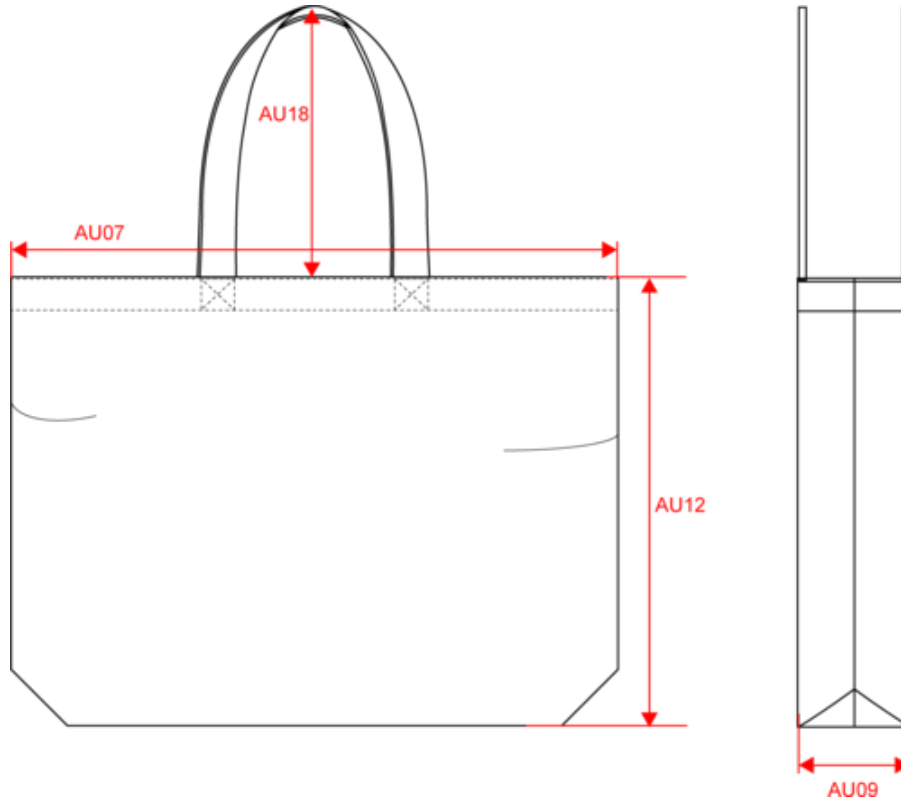

More information

Logistic

Country of origin

Customs code

Washing instructions

KI5221

Large K-loop shopping bag

Dimensions (cm)

Measurements in cm	One size
AU07 - Total width	52.00
AU12 - Total height	40.00
AU18 - Shoulder straps total height	30.00
AU09 - Depth of bottom part	16.00

KI5221

Large K-loop shopping bag

Colours information